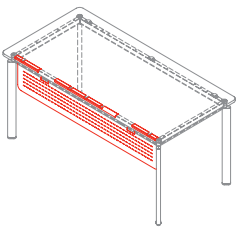

Clavis

ACCESSORIES

Drawer
1CV5960: L 31 P 21 H 8,7

Shelf
1CV5910

Monitor arm bracket
1CV5930

Modesty panel
1CV5170: L 80 H 29
1CV5270: L 100 H 29
1CV5370: L 163 H 29
1CV5470: L 140 H 29
1CV5570: L 160 H 29
1CV5670: L 180 H 29
1CV5770: L 200 H 29