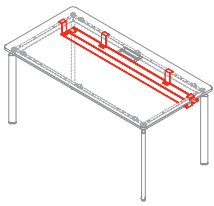

1CV9161: L 420 P 163 H 74

1CV9261: L 480 P 163 H 74

1CV9361: L 540 P 163 H 74

6 person cluster with shared leg and joined individual tops

1CV9160: L 423,5 P 163 H 74

1CV9260: L 483,5 P 163 H 74

1CV9360: L 543,5 P 163 H 74

CONFERENCE

Conference table

1CV3100: L 262 P 160 H 74

Conference table

1CV3220: L 302 P 160 H 74

Conference table

1CV3430: L 385 P 160 H 74

Conference table

1CV3320: L 507 P 160 H 74

Clavis

WIRE MANAGEMENT

Cable tray

1CV5160: L 140
1CV5260: L 160
1CV5360: L 180
1CV5460: L 200

Central connecting cable tray

1CV5560: L 32 P 7,6
1CV5660: L 35 P 7,6

Cable management box