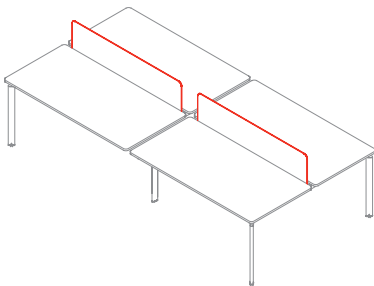

1CV3320: L 507 P 160 H 74

Clavis

WIRE MANAGEMENT

Cable tray

1CV5160: L 140
1CV5260: L 160
1CV5360: L 180
1CV5460: L 200

Central connecting cable tray

1CV5560: L 32 P 7,6
1CV5660: L 35 P 7,6

Cable management box

L 20 P 9,5

1CV5941: DOUBLE FLIP DOOR
1CV5942: SINGLE FLIP DOOR
1CV5842: SINGLE FLIP DOOR IN THE SAME FINISHES AS THE TOP
1CV5943: DOUBLE FLIP DOOR AND CABLE SUPPORT
1CV5944: SINGLE FLIP DOOR AND CABLE SUPPORT
1CV5844: SINGLE FLIP DOOR IN THE SAME FINISHES AS THE TOP AND CABLE SUPPORT

Cable socket

1CV5951

Cable spine

1CV5952

SCREENS

Front screen

1CV5180: L 140 P 1,9 H 31
1CV5280: L 160 P 1,9 H 31
1CV5380: L 180 P 1,9 H 31

Front screen, one side equipped for magnetic fabric panel