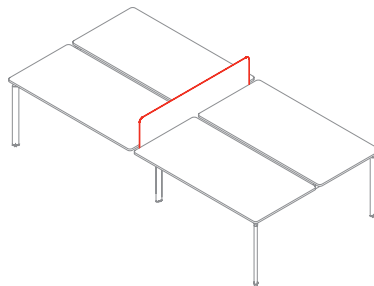

Side screen

1CV5480: L 80 P 1,9 H 31
1CV5580: L 100 P 1,9 H 31
1CV5680: L 163 P 1,9 H 31

Side screen, one side equipped for magnetic fabric panel

1CV5481: L 80 P 1,9 H 31
1CV5581: L 100 P 1,9 H 31
1CV5681: L 163 P 1,9 H 31

Side screen, two sides equipped for magnetic fabric panels

1CV5482: L 80 P 1,9 H 31
1CV5582: L 100 P 1,9 H 31
1CV5682: L 163 P 1,9 H 31

Couple of multifunctional clamp for shared front screen

1CV5932

Magnetic fabric panel for side screen

1CV5183: L 140 H 20
1CV5283: L 160 H 20
1CV5383: L 180 H 20

1CV5481: L 80 H 20
1CV5581: L 100 H 20
1CV5681: L 163 H 20